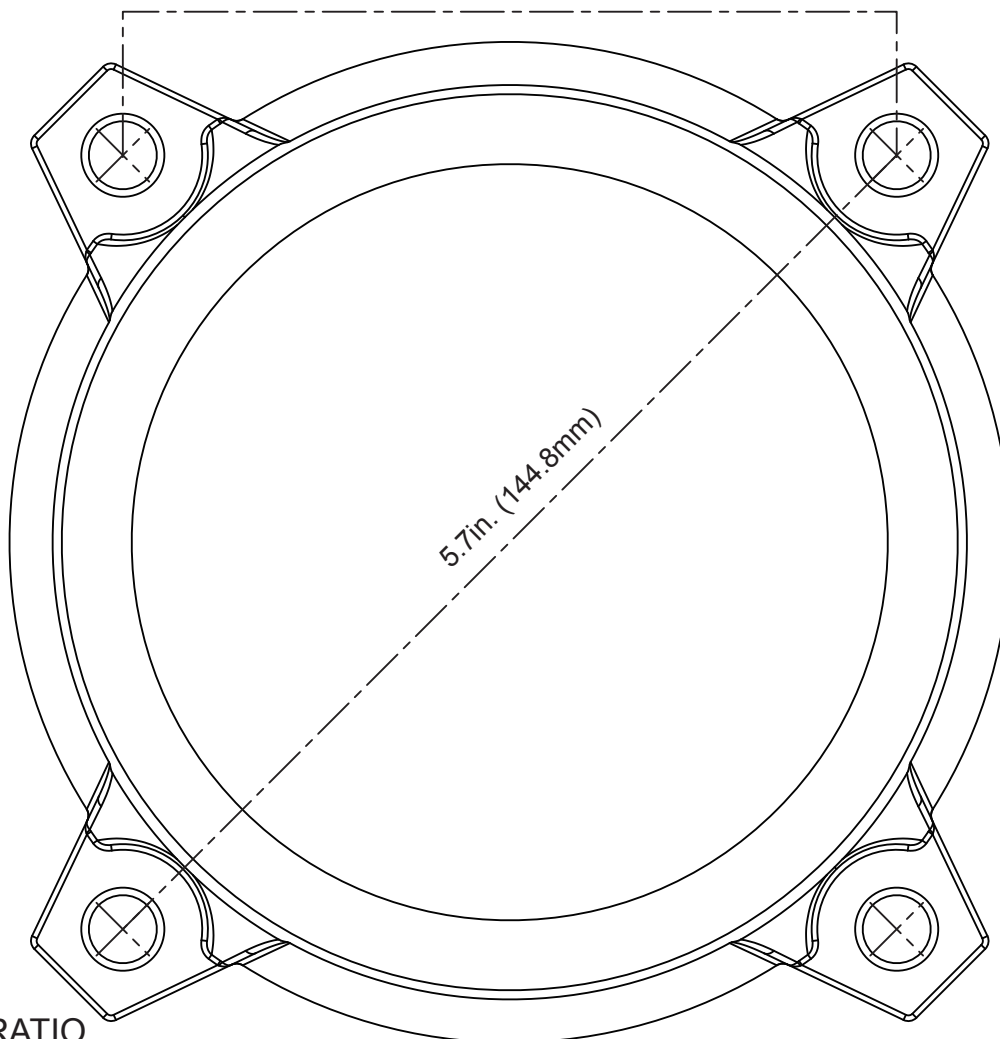

PONY[®]

MOUNTING TEMPLATE FOR VISE MODEL 29140

4.03in. (102.4mm)

1:1 RATIO